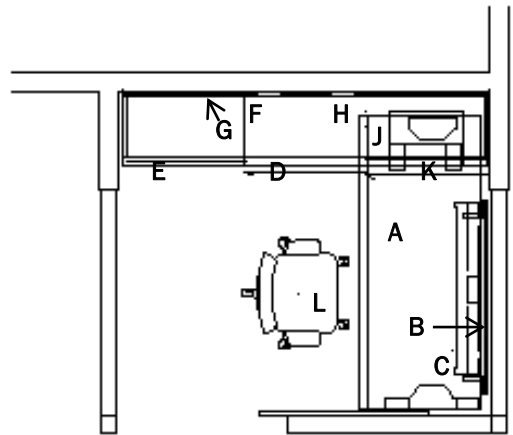

Spacer/Pulls/Storage legs: Metallic Silver

Tackboard Fabric: Luna Trapeze / color Pantomime

Privacy screen Fabric: Shimmer / color Diamond

Painted Base and Support: Plaster

Desk Chair: T.B.D.

Components

- A - Special item _ 72"W X 30"D Reside worksurface with straight legs and knife edge
- B - 42"W X 17"H Belong privacy screen
- C - 42"W Reside utility tray under surface
- D - 60"W X 18"D X 23"H Beside sliding door storage unit
- E - 30"W X 18"D X 23"H Beside box/lateral unit
- F - 90"W X 18"D storage top
- G - Special item _ 27"H X 90"W tackboard
- H - 90"W X 16"D X 16"H Compose sliding door overhead
- J - Special item _ 90"W X 10"H laminate infill panel
- K - Beside storage to worksurface support bracket
- L- Task Chair

Remarks

Task lighting located under overheads.

J-Pull on drawers.

Not for construction. For design intent only.