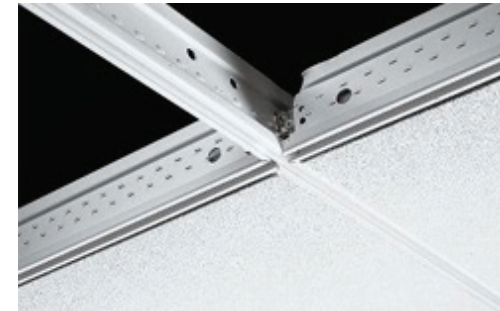

Linear Fixture

Armstrong | **Ultima HRC**  
· beveled tegular fine texture

Armstrong | **Interlude XL**  
· 9/16" dimensional tee system

## Commons | Reception

**A Indirect Wall Fixture**  
· solid indirect, wall mounted

**B Linear Fixture**

**C Wallwasher**