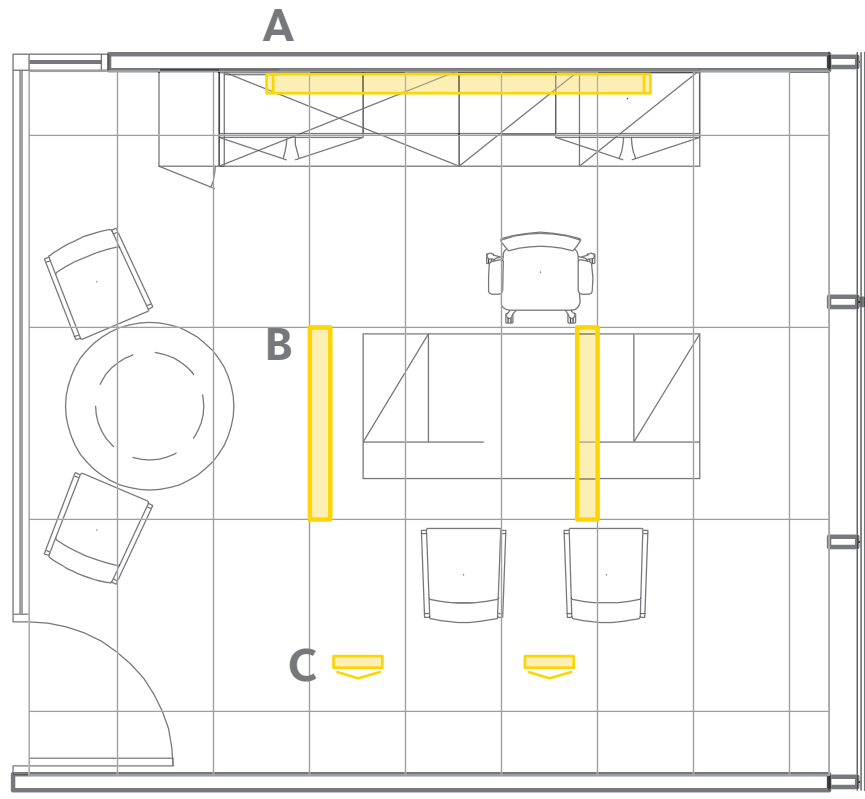

Linear Fixture

Armstrong | **Ultima HRC**  
· beveled tegular fine texture

Armstrong | **Interlude XL**  
· 9/16" dimensional tee system

## 24" x 48" Tiles with 6" x 48" Linear Fixtures

A Linear Fixture

B Downlight

C Linear Accentlight

## Commons | Reception

**A Indirect Wall Fixture**  
· solid indirect, wall mounted

**B Linear Fixture**

**C Wallwasher**

## Executive Office

**A Indirect Wall Fixture**  
· solid indirect, wall mounted

**B Linear Fixture**