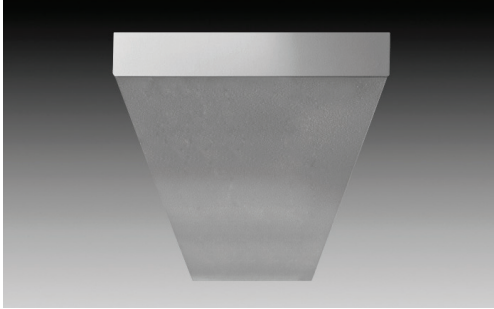

Linear Fixture

Armstrong | **Ultima HRC**  
· beveled tegular fine texture

Armstrong | **Interlude XL**  
· 9/16" dimensional tee system

## 24" x 48" Tiles with 6" x 48" Linear Fixtures

A Linear Fixture

B Downlight

C Linear Accentlight

## Commons | Reception

**A Indirect Wall Fixture**  
· solid indirect, wall mounted

**B Linear Fixture**

**C Wallwasher**