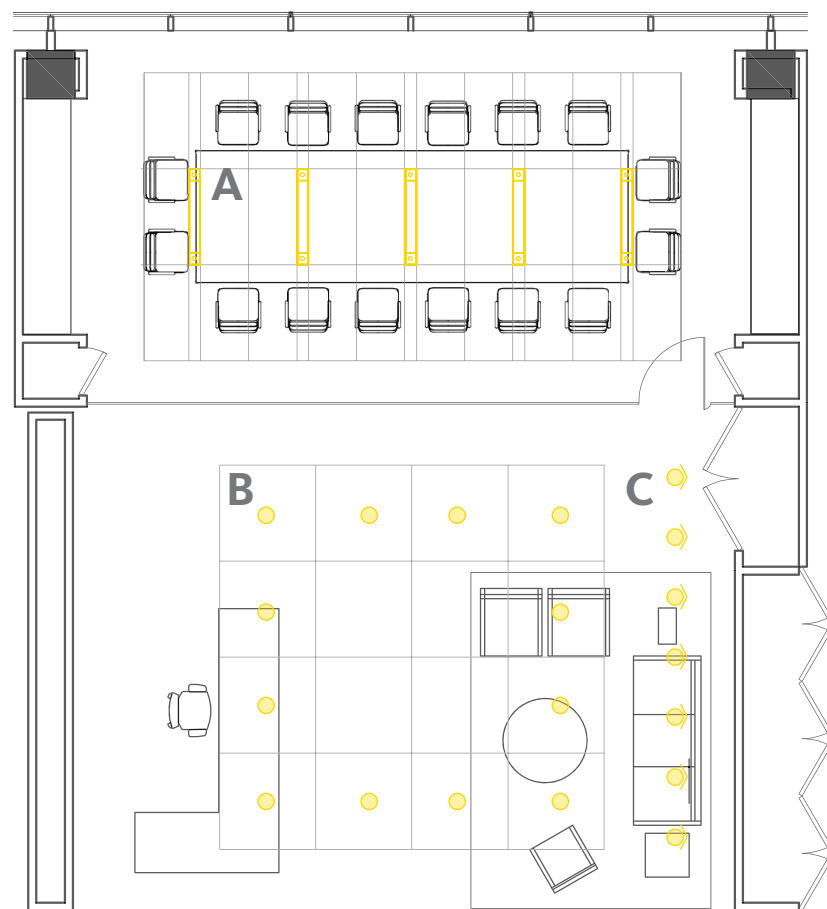

Linear Fixture

Armstrong | **Ultima HRC**  
· beveled tegular fine texture

Armstrong | **Interlude XL**  
· 9/16" dimensional tee system

## 24" x 48" Tiles with 6" x 48" Linear Fixtures

A Linear Fixture

B Downlight

C Linear Accentlight

## Commons | Reception

**A Indirect Wall Fixture**  
· solid indirect, wall mounted

**B Linear Fixture**

**C Wallwasher**

## Executive Office

**A Indirect Wall Fixture**  
· solid indirect, wall mounted

**B Linear Fixture**