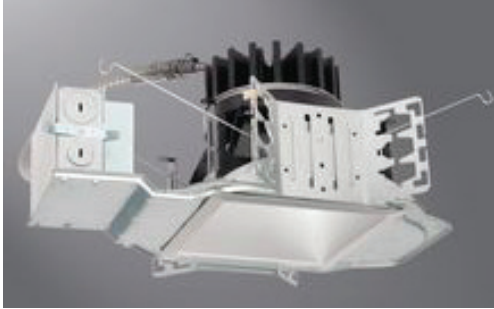

Linear Fixture

Armstrong | **Ultima HRC**  
· beveled tegular fine texture

Armstrong | **Interlude XL**  
· 9/16" dimensional tee system

## Commons | Reception

**A Indirect Wall Fixture**  
· solid indirect, wall mounted

**B Linear Fixture**

**C Wallwasher**