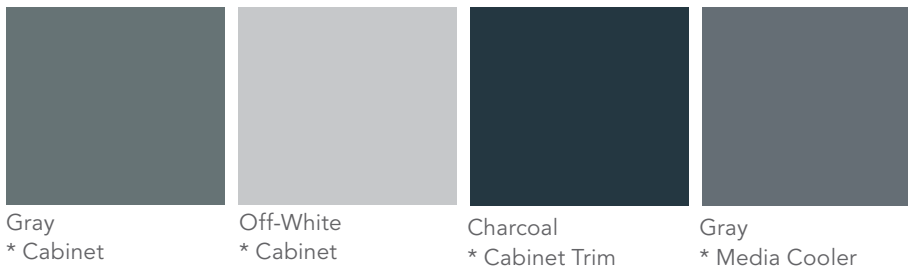

Whittier White

Optional Colors

Silver Grey

Brittany Blue

Light Charcoal
Standard color for fire insulated vault door

Tan 1

Sea Grey

Topaz
Standard color for fire insulated vault door

Aqua

Nutmeg

Williamsburg Green

Rosewood

Wineberry

PNC Standard for Legacy Palette 2 and 4

PNC Standard for Legacy Palette 3

PNC Standard for Signature Finish and Legacy 1 Finish Palette

NOTE: Color guide may vary slightly from actual paint colors. All colors are furnished to a degree of gloss required, regardless of appearance of sample swatches.

INSULATED FILES (HIGH GLOSS, SMOOTH FINISH)

MEDIA AND RECORD SAFES (TEXTURED FINISH)

MEDIA AND RECORD CABINETS, MEDIA COOLERS (TEXTURED FINISH)

NOTE

Color guide may vary slightly from actual paint colors. All colors are furnished to a degree of gloss required, regardless of appearance of sample swatches.