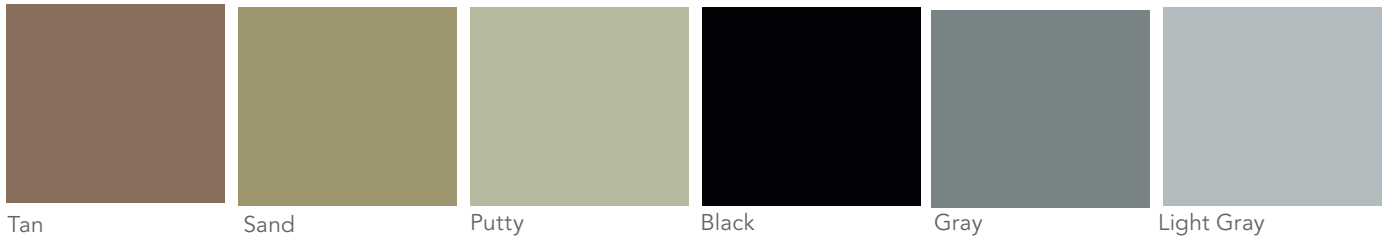

DIEBOLD BARRIER PRODUCT COLOR GUIDE

UNDERCOUNTER, SAFES AND FIRE INSULATED VAULT DOORS

Standard Colors

Platinum

Dawn

Grey 1

Plaza Grey

Black

Whittier White

Optional Colors

Silver Grey

Brittany Blue

Light Charcoal
Standard color for fire insulated vault door

Tan 1

Sea Grey

Topaz
Standard color for fire insulated vault door

Aqua

Nutmeg

Williamsburg Green

Rosewood

Wineberry

PNC Standard for Legacy Palette 2 and 4

PNC Standard for Legacy Palette 3

PNC Standard for Signature Finish and Legacy 1 Finish Palette

NOTE: Color guide may vary slightly from actual paint colors. All colors are furnished to a degree of gloss required, regardless of appearance of sample swatches.

INSULATED FILES (HIGH GLOSS, SMOOTH FINISH)