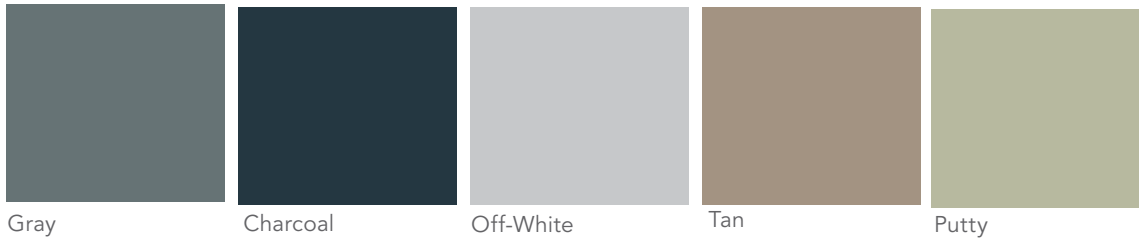

MEDIA AND RECORD SAFES (TEXTURED FINISH)