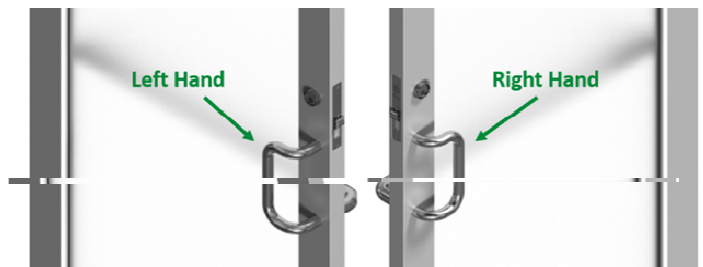

### HOW TO DETERMINE HANDING OF YOUR DOOR:

- 1) View the door from the outside
- 2) The side that the hinges are on is the hand of the door

### EXAMPLE:

- Hinges on the left side, then the door is left-handed

**NOTE:** All pulls are supplied standard with fasteners to accommodate a 1-3/4" thick door and mounting posts with center-to-center dimensions as indicated for each line item. You may need to drill new hole(s) to accommodate the posts of these pulls. Each pull comes standard with a retrofit kit that includes hole patches and a bolt cover. Interior push bars, additional retrofit kits and thick door fasteners are available to order.